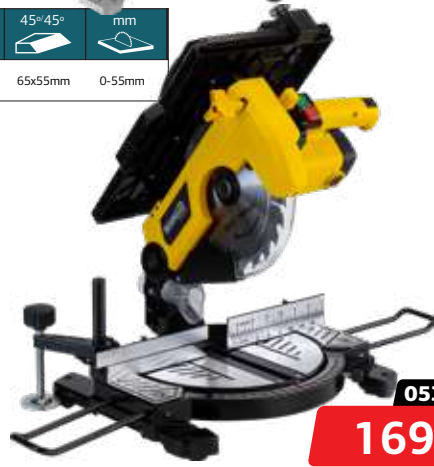

BDX2150

Φαλτσοπρίοιο 2 εργασιών
• 1200W
• 5300rpm
• Δίσκος Ø210x30mm, 24T

053552
169€

PRO

90°	45°/90°	90°/45°	45°/45°	476x326mm
140x100mm	100x100mm	140x70mm	60x80mm	0-55mm